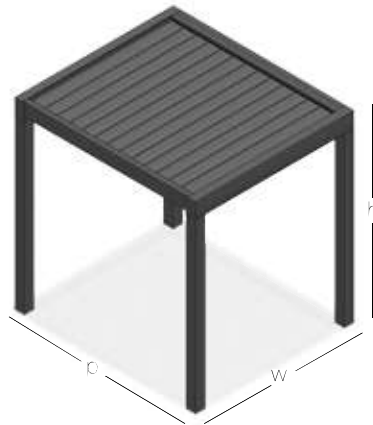

Self Standing
Single Module

Self Standing
Multiple Modules

Wall Mounting
Single Module

Wall Mounting
Multiple Modules

SUNTECH

Blocked assembly for customized modules with a wide range of flexible combinations.

(w) Width
135 cm < 400 cm
(p) Projection
200 cm < 600 cm
(h) Height
300 cm

(w) Width
135 cm < 800 cm
(p) Projection
200 cm < 1200 cm
(h) Height
300 cm

(w) Width
135 cm < 1600 cm
(p) Projection
200 cm < 600 cm
(h) Height
300 cm