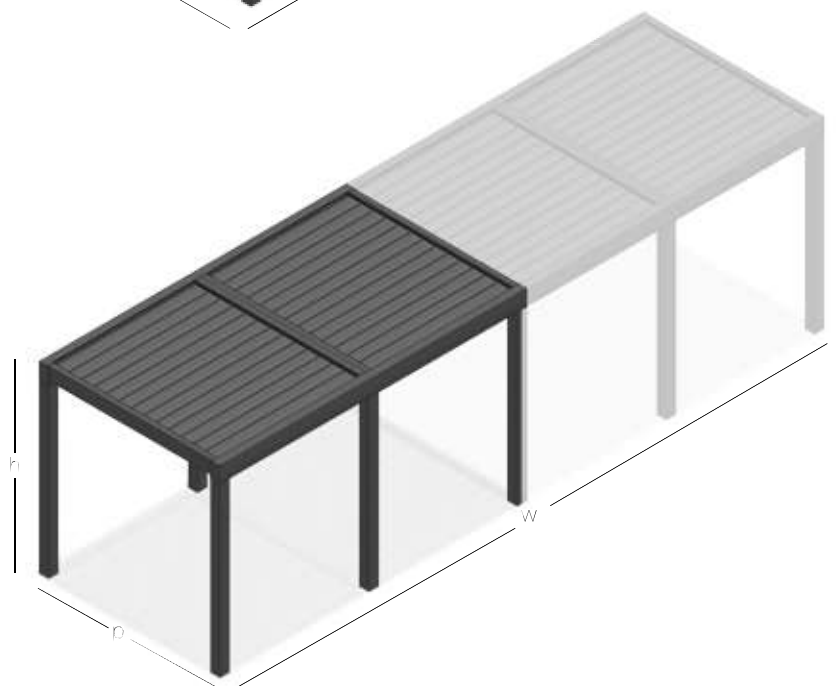

MORE LUXURY...
MORE PROJECTS...

SUNTECH

SUNTECH

Flexible installation methods are available with wall mounting and free standing installations and they can even be served as a roof for existing frameworks.

Self Standing
Single Module

Self Standing
Multiple Modules

Wall Mounting
Single Module

Wall Mounting
Multiple Modules

SUNTECH

Blocked assembly for customized modules with a wide range of flexible combinations.

(w) Width
135 cm < 400 cm
(p) Projection
200 cm < 600 cm
(h) Height
300 cm

(w) Width
135 cm < 800 cm
(p) Projection
200 cm < 1200 cm
(h) Height
300 cm

(w) Width
135 cm < 1600 cm
(p) Projection
200 cm < 600 cm
(h) Height
300 cm

Zip System

The minimalist, slimline, contemporary design of the zip system provides comfortable shade and protects against the UV rays. The system includes motorised painted aluminium structure, entirely powder-coated with stainless steel bolts and screws.