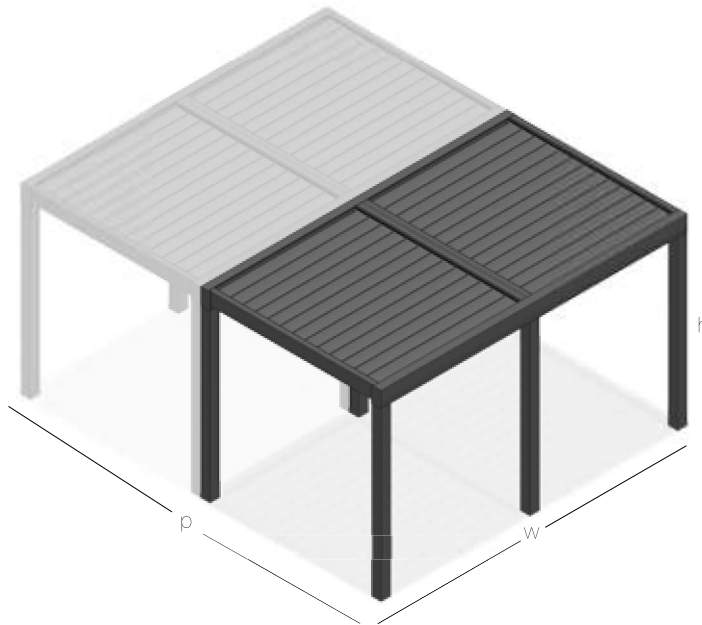

MORE LUXURY...
MORE PROJECTS...

SUNTECH

SUNTECH

Flexible installation methods are available with wall mounting and free standing installations and they can even be served as a roof for existing frameworks.

Self Standing
Single Module

Self Standing
Multiple Modules

Wall Mounting
Single Module

Wall Mounting
Multiple Modules

SUNTECH

Blocked assembly for customized modules with a wide range of flexible combinations.

(w) Width
135 cm < 400 cm
(p) Projection
200 cm < 600 cm
(h) Height
300 cm

(w) Width
135 cm < 800 cm
(p) Projection
200 cm < 1200 cm
(h) Height
300 cm

(w) Width
135 cm < 1600 cm
(p) Projection
200 cm < 600 cm
(h) Height
300 cm