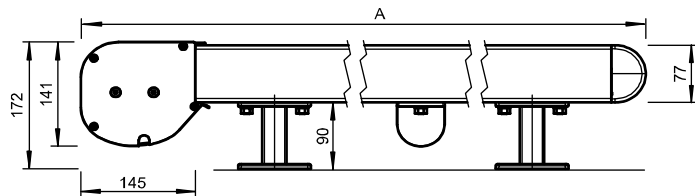

TECHNICAL DATA

AIROMATIC PS4000 PS4500 (SOMFY)

Subject to technical changes

for further information see product catalogue

PS4000

Installation on top

Total width:	max.	300/400 cm *
	min.	86 cm
Projection:	max.	350/400 cm *
	min.	80 cm
		* max. 14 m ²

GUIDE RAIL PS409-..

Fixation groove at the bottom

PS401/8 FIXING BRACKET WITH MUFFLING OF NOISE

(single plate to max. 30° inclination)

PS401/1 FIXING BRACKET (single plate)

Additional fixation angle see Products and Parts Catalogue, Reg. 6

PS4500

Installation on top

Total width:	max.	450/550 cm *
	min.	86 cm
Projection:	max.	500/600 cm *
	min.	80 cm
		* max. 27.5 m ²

GUIDE RAIL PS500/..

Fixation groove at the bottom

PS452/8 FIXING BRACKET WITH MUFFLING OF NOISE