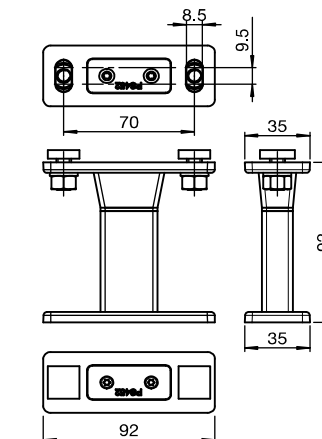

TECHNICAL DATA

AIROMATIC PS4000 PS4500 (SOMFY)

Subject to technical changes

for further information see product catalogue

PS4000

Installation on top

Total width:	max.	300/400 cm *
	min.	86 cm
Projection:	max.	350/400 cm *
	min.	80 cm
		* max. 14 m ²

GUIDE RAIL PS409-..

Fixation groove at the bottom

PS401/8 FIXING BRACKET WITH MUFFLING OF NOISE

(single plate to max. 30° inclination)

PS401/1 FIXING BRACKET (single plate)

Additional fixation angle see Products and Parts Catalogue, Reg. 6

PS4500

Installation on top

Total width:	max.	450/550 cm *
	min.	86 cm
Projection:	max.	500/600 cm *
	min.	80 cm
		* max. 27.5 m ²

GUIDE RAIL PS500/..

Fixation groove at the bottom

PS452/8 FIXING BRACKET WITH MUFFLING OF NOISE

(single plate to max. 30° inclination)

PS452/1 FIXING BRACKET (single plate)