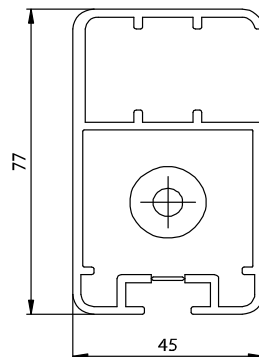

TECHNICAL DATA

AIROMATIC PS4000 PS4500 (SOMFY)

Subject to technical changes

for further information see product catalogue

PS4000

Installation on top

Total width:	max.	300/400 cm *
	min.	86 cm
Projection:	max.	350/400 cm *
	min.	80 cm
		* max. 14 m ²

GUIDE RAIL PS409-..

Fixation groove at the bottom

PS401/8 FIXING BRACKET WITH MUFFLING OF NOISE

(single plate to max. 30° inclination)

PS401/1 FIXING BRACKET (single plate)

Additional fixation angle see Products and Parts Catalogue, Reg. 6

PS4500

Installation on top

Total width:	max.	450/550 cm *
	min.	86 cm
Projection:	max.	500/600 cm *
	min.	80 cm
		* max. 27.5 m ²

GUIDE RAIL PS500/..

Fixation groove at the bottom

PS452/8 FIXING BRACKET WITH MUFFLING OF NOISE

(single plate to max. 30° inclination)

PS452/1 FIXING BRACKET (single plate)