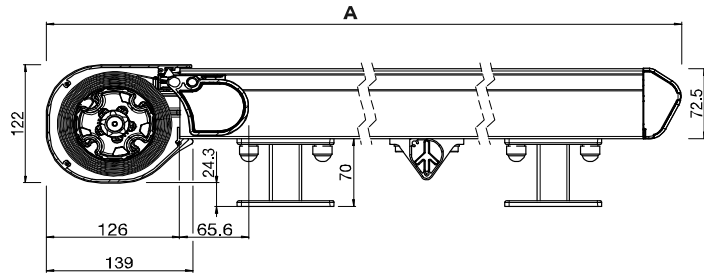

TECHNICAL DATA

AIROMATIC PS4000 PS4500 (SOMFY)

Subject to technical changes

for further information see product catalogue

PS4000

Installation on top

Total width:	max.	300/400 cm *
	min.	86 cm
Projection:	max.	350/400 cm *
	min.	80 cm
		* max. 14 m ²

GUIDE RAIL PS409-..

Fixation groove at the bottom

PS401/8 FIXING BRACKET WITH MUFFLING OF NOISE

(single plate to max. 30° inclination)

PS401/1 FIXING BRACKET (single plate)

Additional fixation angle see Products and Parts Catalogue, Reg. 6

PS4500

Installation on top

Total width:	max.	450/550 cm *
	min.	86 cm
Projection:	max.	500/600 cm *
	min.	80 cm
		* max. 27.5 m ²

GUIDE RAIL PS500/..

Fixation groove at the bottom

PS452/8 FIXING BRACKET WITH MUFFLING OF NOISE

(single plate to max. 30° inclination)

PS452/1 FIXING BRACKET (single plate)