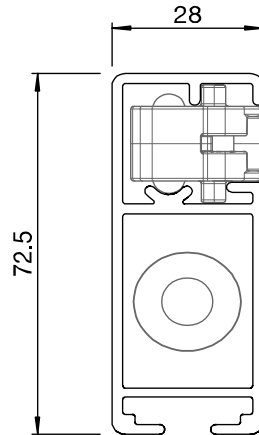

TECHNICAL DATA

AIROMATIC PS4000 PS4500 (SOMFY)

Subject to technical changes

for further information see product catalogue

PS4000

Installation on top

Total width:	max.	300/400 cm *
	min.	86 cm
Projection:	max.	350/400 cm *
	min.	80 cm
		* max. 14 m ²

GUIDE RAIL PS409-..

Fixation groove at the bottom

PS401/8 FIXING BRACKET WITH MUFFLING OF NOISE

(single plate to max. 30° inclination)

PS401/1 FIXING BRACKET (single plate)

Additional fixation angle see Products and Parts Catalogue, Reg. 6

PS4500

Installation on top

Total width:	max.	450/550 cm *
	min.	86 cm
Projection:	max.	500/600 cm *
	min.	80 cm
		* max. 27.5 m ²

GUIDE RAIL PS500/..

Fixation groove at the bottom

PS452/8 FIXING BRACKET WITH MUFFLING OF NOISE