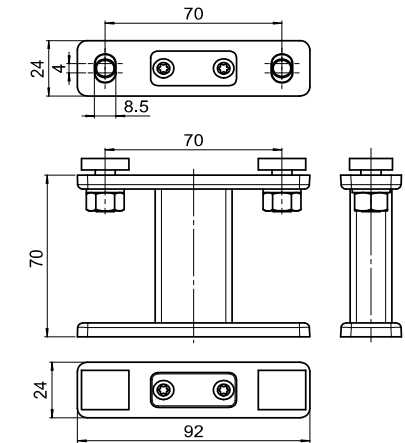

TECHNICAL DATA

AIROMATIC PS4000 PS4500 (SOMFY)

Subject to technical changes

for further information see product catalogue

PS4000

Installation on top

Total width:	max.	300/400 cm *
	min.	86 cm
Projection:	max.	350/400 cm *
	min.	80 cm
		* max. 14 m ²

GUIDE RAIL PS409-..

Fixation groove at the bottom

PS401/8 FIXING BRACKET WITH MUFFLING OF NOISE

(single plate to max. 30° inclination)

PS401/1 FIXING BRACKET (single plate)

Additional fixation angle see Products and Parts Catalogue, Reg. 6

PS4500

Installation on top

Total width:	max.	450/550 cm *
	min.	86 cm
Projection:	max.	500/600 cm *
	min.	80 cm
		* max. 27.5 m ²

GUIDE RAIL PS500/..

Fixation groove at the bottom

PS452/8 FIXING BRACKET WITH MUFFLING OF NOISE

(single plate to max. 30° inclination)

PS452/1 FIXING BRACKET (single plate)