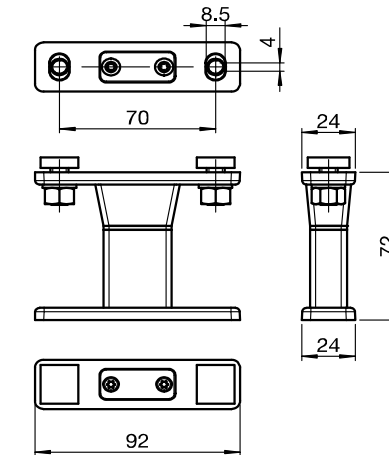

TECHNICAL DATA

AIROMATIC PS4000 PS4500 (SOMFY)

Subject to technical changes

for further information see product catalogue

PS4000

Installation on top

Total width:	max.	300/400 cm *
	min.	86 cm
Projection:	max.	350/400 cm *
	min.	80 cm
		* max. 14 m ²

GUIDE RAIL PS409-..

Fixation groove at the bottom

PS401/8 FIXING BRACKET WITH MUFFLING OF NOISE

(single plate to max. 30° inclination)

PS401/1 FIXING BRACKET (single plate)

Additional fixation angle see Products and Parts Catalogue, Reg. 6

PS4500

Installation on top

Total width:	max.	450/550 cm *
	min.	86 cm
Projection:	max.	500/600 cm *
	min.	80 cm
		* max. 27.5 m ²

GUIDE RAIL PS500/..

Fixation groove at the bottom

PS452/8 FIXING BRACKET WITH MUFFLING OF NOISE

(single plate to max. 30° inclination)

PS452/1 FIXING BRACKET (single plate)