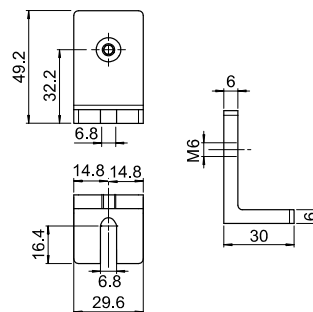

TECHNICAL DATA

VERTICAL S4110 (SOMFY)

Subject to technical changes

for further information see product catalogue

Total width:	max.	500 cm
with gearbox:	min.	40 cm
with motor M:	min.	59 cm
with motor E:	min.	65 cm
with motor E radio:	min.	65 cm
Height:	max.	300 cm
	min.	40 cm

Soltis B-92 / Blockout

STANDARD: Textured side of fabric outwards

SPECIAL: grey / white side of fabric outwards

CABLES

A = Height
B = Total width

ROD

RAILS

US209 HOLDER WITH CHUCK (WALL)

US210 HOLDER WITH CHUCK (FLOOR)

S307

S321