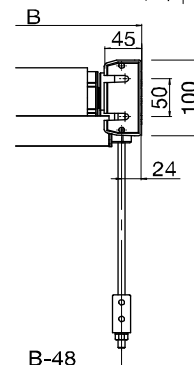

TECHNICAL DATA

VERTICAL S4110 (SOMFY)

Subject to technical changes

for further information see product catalogue

Total width:	max.	500 cm
with gearbox:	min.	40 cm
with motor M:	min.	59 cm
with motor E:	min.	65 cm
with motor E radio:	min.	65 cm
Height:	max.	300 cm
	min.	40 cm

Soltis B-92 / Blockout

STANDARD: Textured side of fabric outwards

SPECIAL: grey / white side of fabric outwards

CABLES

A = Height
B = Total width

ROD

RAILS

US209 HOLDER WITH CHUCK (WALL)

US210 HOLDER WITH CHUCK (FLOOR)

S307

S321