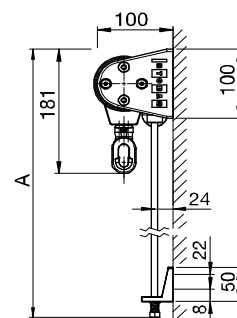

TECHNICAL DATA

VERTICAL S4110 (SOMFY)

Subject to technical changes

for further information see product catalogue

Total width:	max.	500 cm
with gearbox:	min.	40 cm
with motor M:	min.	59 cm
with motor E:	min.	65 cm
with motor E radio:	min.	65 cm
Height:	max.	300 cm
	min.	40 cm

Soltis B-92 / Blockout

STANDARD: Textured side of fabric outwards

SPECIAL: grey / white side of fabric outwards

CABLES

A = Height
B = Total width

ROD

RAILS

US209 HOLDER WITH CHUCK (WALL)

US210 HOLDER WITH CHUCK (FLOOR)

S307

S321