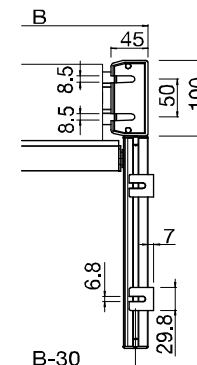

TECHNICAL DATA

VERTICAL S4110 (SOMFY)

Subject to technical changes

for further information see product catalogue

Total width:	max.	500 cm
with gearbox:	min.	40 cm
with motor M:	min.	59 cm
with motor E:	min.	65 cm
with motor E radio:	min.	65 cm
Height:	max.	300 cm
	min.	40 cm

Soltis B-92 / Blockout

STANDARD: Textured side of fabric outwards

SPECIAL: grey / white side of fabric outwards

CABLES

A = Height
B = Total width

ROD

RAILS

US209 HOLDER WITH CHUCK (WALL)

US210 HOLDER WITH CHUCK (FLOOR)

S307

S321