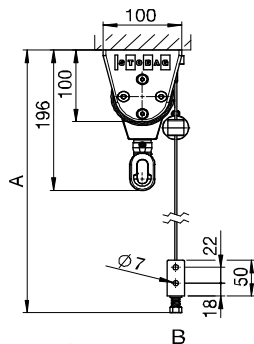

TECHNICAL DATA

VERTICAL S4110 (SOMFY)

Subject to technical changes

for further information see product catalogue

Total width:	max.	500 cm
with gearbox:	min.	40 cm
with motor M:	min.	59 cm
with motor E:	min.	65 cm
with motor E radio:	min.	65 cm
Height:	max.	300 cm
	min.	40 cm

Soltis B-92 / Blockout

STANDARD: Textured side of fabric outwards

SPECIAL: grey / white side of fabric outwards

CABLES

A = Height
B = Total width

ROD

RAILS

US209 HOLDER WITH CHUCK (WALL)

US210 HOLDER WITH CHUCK (FLOOR)

S307

S321