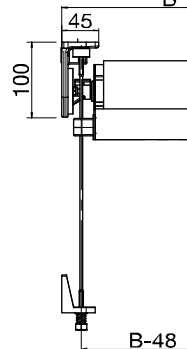

TECHNICAL DATA

VERTICAL S4110 (SOMFY)

Subject to technical changes

for further information see product catalogue

Total width:	max.	500 cm
with gearbox:	min.	40 cm
with motor M:	min.	59 cm
with motor E:	min.	65 cm
with motor E radio:	min.	65 cm
Height:	max.	300 cm
	min.	40 cm

Soltis B-92 / Blockout

STANDARD: Textured side of fabric outwards

SPECIAL: grey / white side of fabric outwards

CABLES

A = Height
B = Total width

ROD

RAILS

US209 HOLDER WITH CHUCK (WALL)

US210 HOLDER WITH CHUCK (FLOOR)

S307

S321