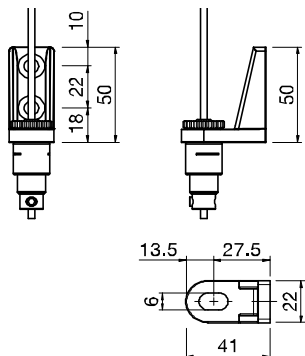

TECHNICAL DATA

VERTICAL S4110 (SOMFY)

Subject to technical changes

for further information see product catalogue

Total width:	max.	500 cm
with gearbox:	min.	40 cm
with motor M:	min.	59 cm
with motor E:	min.	65 cm
with motor E radio:	min.	65 cm
Height:	max.	300 cm
	min.	40 cm

Soltis B-92 / Blockout

STANDARD: Textured side of fabric outwards

SPECIAL: grey / white side of fabric outwards

CABLES

A = Height
B = Total width

ROD

RAILS

US209 HOLDER WITH CHUCK (WALL)

US210 HOLDER WITH CHUCK (FLOOR)

S307

S321