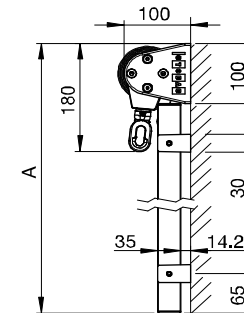

TECHNICAL DATA

VERTICAL S4110 (SOMFY)

Subject to technical changes

for further information see product catalogue

Total width:	max.	500 cm
with gearbox:	min.	40 cm
with motor M:	min.	59 cm
with motor E:	min.	65 cm
with motor E radio:	min.	65 cm
Height:	max.	300 cm
	min.	40 cm

Soltis B-92 / Blockout

STANDARD: Textured side of fabric outwards

SPECIAL: grey / white side of fabric outwards

CABLES

A = Height
B = Total width

ROD

RAILS

US209 HOLDER WITH CHUCK (WALL)

US210 HOLDER WITH CHUCK (FLOOR)

S307

S321