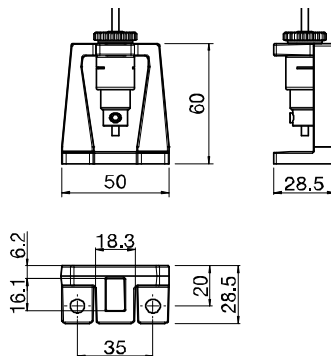

TECHNICAL DATA

VERTICAL S4110 (SOMFY)

Subject to technical changes

for further information see product catalogue

Total width:	max.	500 cm
with gearbox:	min.	40 cm
with motor M:	min.	59 cm
with motor E:	min.	65 cm
with motor E radio:	min.	65 cm
Height:	max.	300 cm
	min.	40 cm

Soltis B-92 / Blockout

STANDARD: Textured side of fabric outwards

SPECIAL: grey / white side of fabric outwards

CABLES

A = Height
B = Total width

ROD

RAILS

US209 HOLDER WITH CHUCK (WALL)

US210 HOLDER WITH CHUCK (FLOOR)

S307

S321